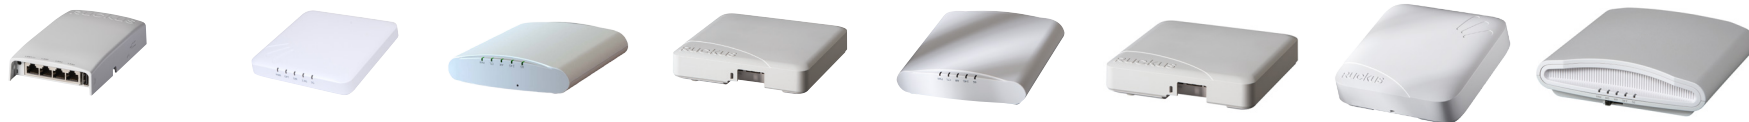

## ZoneFlex Indoor AP

FEATURE	H510	R300	R310*	R500*	R510	R600*	R700	R710
DESCRIPTION	802.11ac Wave 2 dual-concurrent wall switch with five GbE ports and BeamFlex+	Entry level 802.11n dual-concurrent APs	Entry level 802.11ac Wave 1 dual-concurrent AP	Mid-range 802.11ac Wave 1 dual-concurrent AP with BeamFlex+	Mid-range 802.11ac Wave 2 dual-concurrent AP with MU-MIMO and BeamFlex+	Mid-range 802.11ac Wave 1 dual-concurrent AP with BeamFlex+	High-end 802.11ac Wave 1 dual-concurrent AP with BeamFlex +	High-end 802.11ac Wave 2 dual-concurrent AP with MU-MIMO and BeamFlex+
Maximum PHY rate	867 Mbps (5GHz) 300 Mbps (2.4GHz)	300 Mbps (5GHz) 300 Mbps (2.4GHz)	867 Mbps (5 GHz) 300 Mbps (2.4GHz)	867 Mbps (5GHz), 300 Mbps (2.4GHz)	867 Mbps (5GHz), 300 Mbps (2.4GHz)	1300 Mbps (5GHz) 450 Mbps (2.4GHz)	1300 Mbps (5GHz) 450 Mbps (2.4GHz)	1733 Mbps (5GHz) 800 Mbps (2.4GHz)
Wi-Fi technology	802.11ac (2.4/5GHz)	802.11n (2.4/5GHz)	802.11ac (5GHz) 802.11n (2.4 GHz)	802.11ac (5GHz) 802.11n (2.4GHz)	802.11ac (5GHz) 802.11n (2.4GHz)	802.11ac (5GHz) 802.11n (2.4GHz)	802.11ac (5GHz) 802.11n (2.4GHz)	802.11ac (5GHz) 802.11n (2.4GHz)
Concurrent users	100	256	100	512	512	512	512	512
Radio chains:streams	2x2:2	2x2:2	2x2:2	2x2:2	2x2:2	3x3:3	3x3:3	4x4:4
Antenna patterns	8	64	64	64	64	512	1,000+	4,000+
BeamFlex gains	2 dB Tx / 3-5dB Rx	4 dB Tx	4dB Tx	up to 4 dB Tx/ 3-5 dB Rx	up to 4 dB Tx/ 3-5 dB Rx	6 dB Tx / 3-5dB Rx	6 dB Tx / 3-5dB Rx	6 dB Tx / 3-5dB Rx
Interference mitigation	Up to 5dB	Up to 10dB	up to 10dB	up to 10dB	up to 10dB	up to 15dB	up to 15dB	up to 15dB
PD-MRC	✓	—	—	✓	✓	✓	✓	✓
Rx sensitivity (2.4/5GHz)	-99/-96 dBm	-101/-97 dBm	-99 dBm	-100/-95 dBm	-103 dBm	-100/-95 dBm	-99 dBm	-104 dBm
ChannelFly	✓	✓	✓	✓	✓	✓	✓	✓
Smart meshing	✓	—	—	✓	✓	✓	✓	✓
USB	✓	—	—	—	✓	—	—	✓
Ethernet ports	5	1	1	2	2	2	2	2
SKU/Part Number	901-H510-XX00	901-R300-XX02	901-R310-XX02	901-R500-XX00	901-R510-XX00	901-R600-XX00	901-R700-XX00	901-R710-XX00